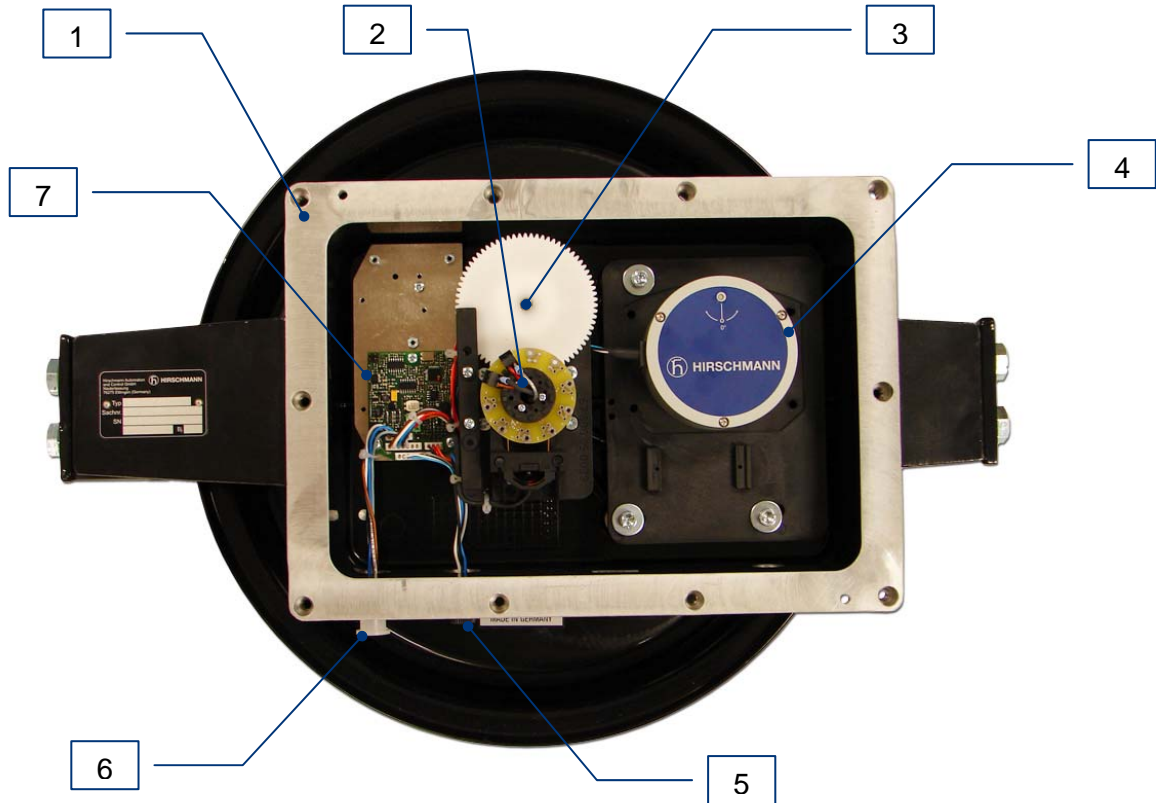

# Replacement Parts List

068-508-060-022 Cable Reel Assy, LWG508/22 (608090)

**HIRSCHMANN**

A **BELDEN** BRAND

#	Part #	SAP #	Qty	Description
1	068-000-110-133	530333	1	Cable Reel Housing W/Drum (No Cable)
1.1	000-673-020-002	311033	197'	Sensor, Length Cable (Sold by the foot)
2	068-000-110-107	518748	1	Kit, Slip Ring, 2 Conductor, LWG508
3	067-000-300-012	529995	1	Length Pot W/Wires
4	064-360-061-551	606700	1	Sensor, Angle, WGC360/1551
5	092-000-060-391	530144	1	Connector, 5 Socket W/Wires and Plug
6	092-000-060-387	529959	1	Connector, 5 Pin W/Wires and Plug
7	068-000-300-120	535950	1	Board, Terminal CAN ID:15
8*	068-000-110-011	518654	1	Cable Reel Accy, Housing Drum
9*	005-682-000-001	518697	1	Cable Reel Accy, Housing Cover