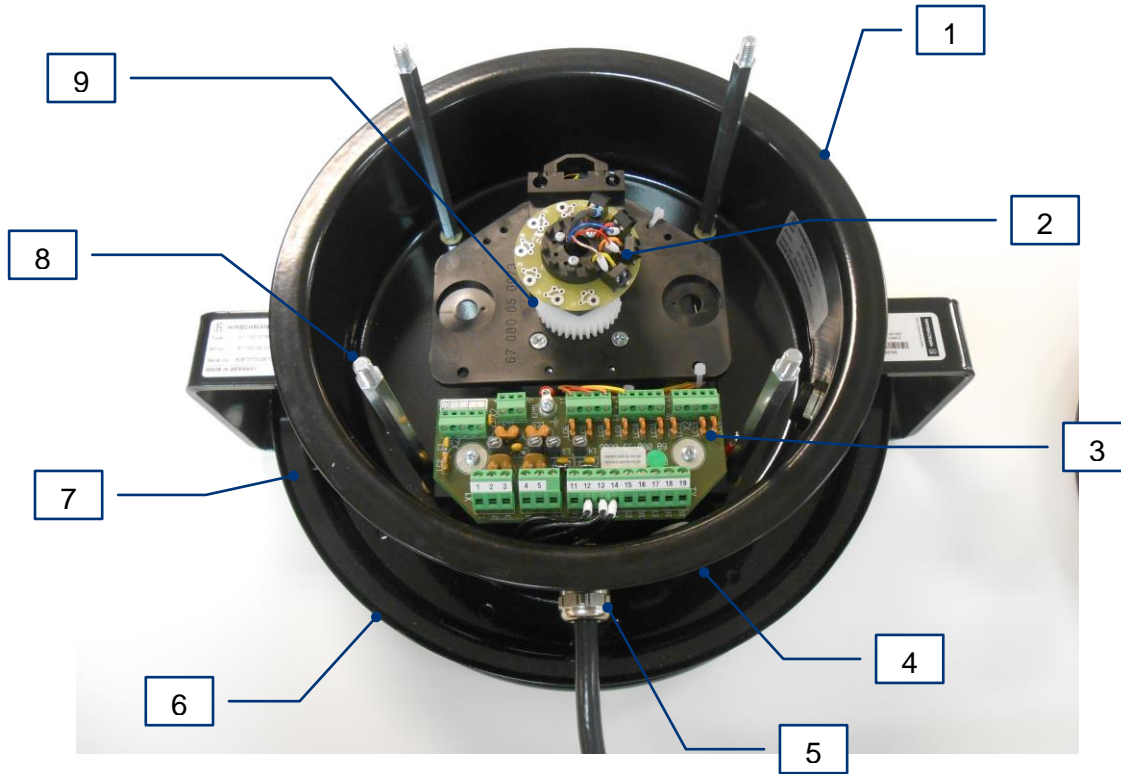

Replacement Parts List

P/N: 067-152-060-079 (608737) Cable Reel, KT152,20M

HIRSCHMANN

A **BELDEN** BRAND

#	Part #	SAP #	Qty	Description
1	067-152-100-002	518412	1	Cable Reel Housing w/ Spring, Cover and Cable Drum
*1.1	067-152-100-024	534904	1	Cable Reel Cover with Seal
*1.2	067-000-110-025	n/a	1	Cable Reel Accy, Cover Hardware (4 Nuts / 4 Washers)
2	068-000-100-204	535004	1	Slipring 4 Cond w/ Mounting Plate
3	068-000-300-067	524481	1	Board Connection
4	000-214-340-013	303437	1	Strain Relief, PG 13.5 Blind Plug
5	021-441-131-013	303480	1	Strain Relief, PG 13.5, 8-12mm, Red & White
6	000-673-030-022	311035	66ft	Cable, Length, 3 Core (Sold by the foot)
7	067-152-050-026	527877	1	Cable Reel Accy, Drum Only
8	067-153-050-019	534388	4	Cable Reel Accy, Standoff
9	067-000-110-040	528229	1	Gear Wheel