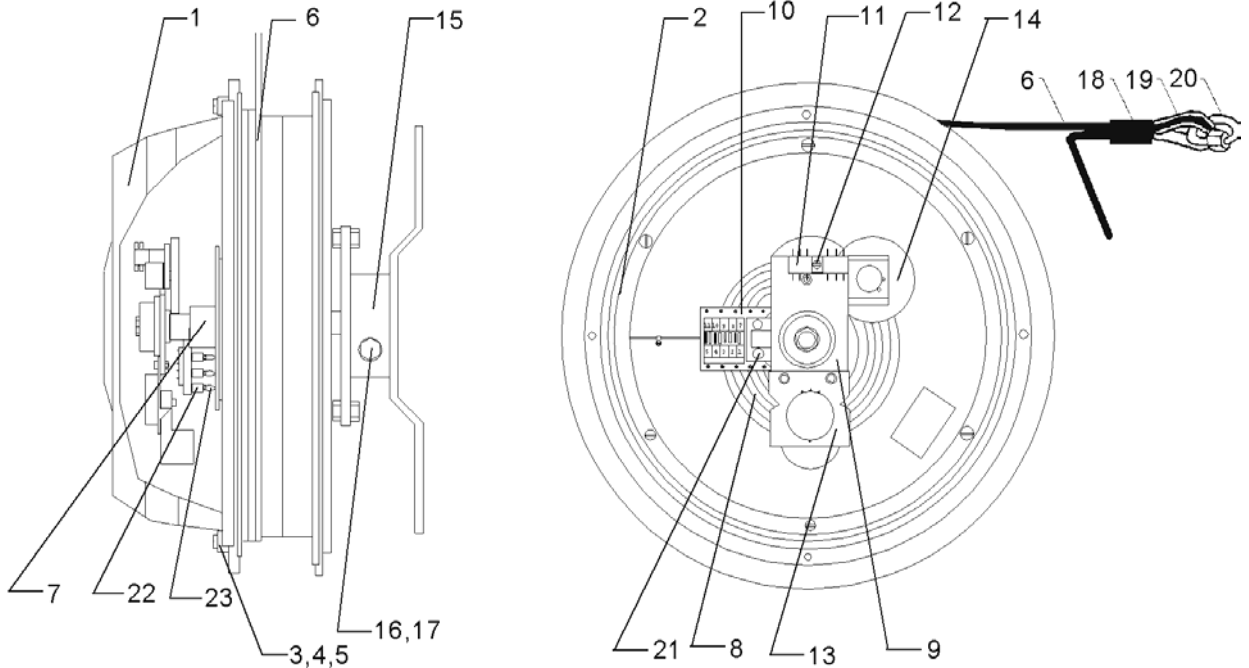

5.7 CABLE REEL 34/50 M
 1-0115468.00 Spare Parts List

ITEM	DESCRIPTION	QTY	PART NUMBER
1	Cover Complete	1	1-0016897.00
	Cover	1	1-0010159.00
	Rubber Seal	1	1-0010631.00
2	Cable Reel Body	1	1-0010653.00
3	Angle Clamp	4	1-0010613.00
4	Slotted Flat Head Screw - M5 x 14	4	1-0012350.00
5	Nylon Washer - M5	4	1-0010581.00
6	Shielded Cable 1x1	45M	1-0102079.00
7	Receiver	1	1-0010615.00
8	Slip Ring Disk	1	1-0021448.00
9	Angle Bracket	1	1-0010175.00
10	Contact Holding Plate	1	1-0116041.00
11	Terminal Strip	1	1-0011684.00
12	Slotted Flat Head Screw - M4 x 10	1	1-0010582.00
13	Angle Transducer Complete	1	1-0015264.00
	Mounting Plate	1	1-0010626.00
	Pot	1	1-0012157.00
	Pendulum	1	1-0010628.00
14	Gear Drive Complete	1	1-0021212.00
	Pot	1	1-0013697.00
15	Mounting Bracket	1	1-0027856.00
16	Hex Head Cap screw - M10 x 45	1	1-0012207.00
17	Lock Washer - M10	1	1-0010096.00
18	Shrink Tubing - Alpha 1/4" x 2"	1	1-0009986.00
19	Thimble	1	1-0009988.00
20	Thimble Link	1	1-0009987.00
21	Screw 2.3 mm slotted flat head	1	1-0011819.00
22	Contact Socket	3	1-0110095.00
23	Contact Pin	3	1-0110094.00