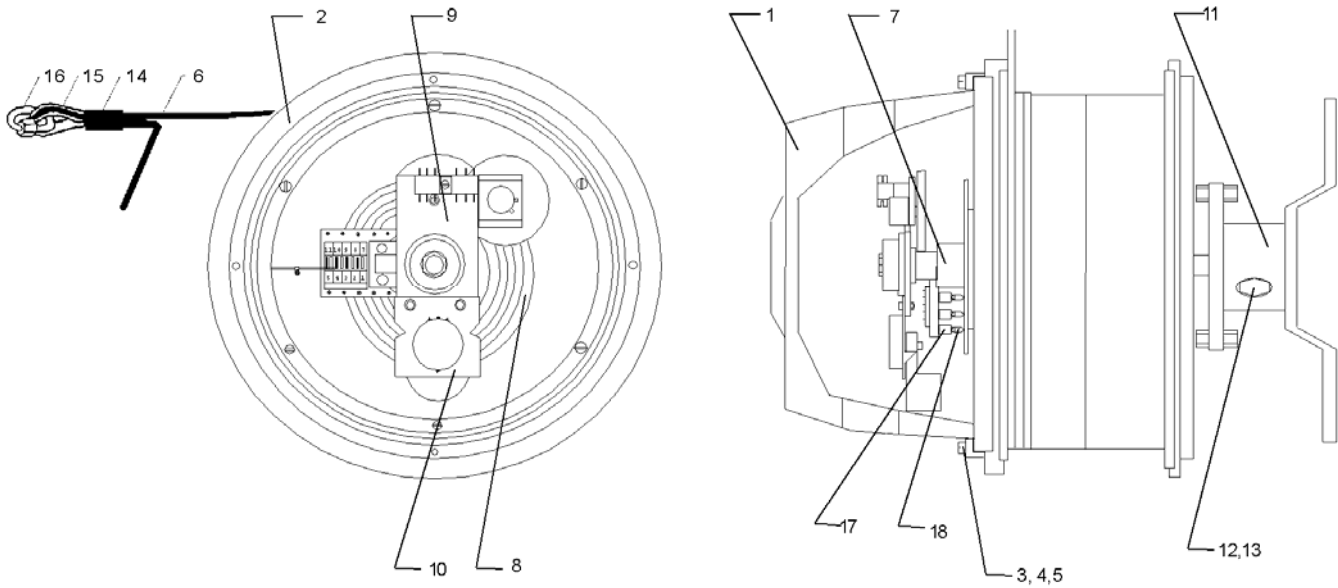

## 5.8 CABLE REEL 24/30 M

1-0115463.00 Spare parts List

ITEM	DESCRIPTION	QTY	PART NUMBER
1	Cover Complete	1	1-0107886.00
2	Cable Reel Body	1	1-0107885.00
3	Angle Clamp	4	1-0010613.00
4	Slotted Flat Head Screw - M5 x 14	4	1-0012350.00
5	Nylon Washer - M5	4	1-0010581.00
6	Shielded Cable 1x1	30M	1-0102079.00
7	Receiver	1	1-0010615.00
8	Slip Ring Disk	1	1-0021448.00
9	Angle Bracket	1	1-0010175.00
10	Contact Holding Plate	1	1-0116041.00
11	Terminal Strip	1	1-0011684.00
12	Slotted Flat Head Screw - M4 x 10	1	1-0010582.00
13	Angle Transducer Complete	1	1-0015264.00
	Mounting Plate	1	1-0010626.00
	Pot	1	1-0012157.00
	Pendulum	1	1-0010628.00
14	Gear Drive Complete	1	1-0021212.00
	Pot	1	1-0013697.00
15	Mounting Bracket	1	1-0027856.00
16	Hex Head Cap screw - M10 x 45	1	1-0012207.00
17	Lock Washer - M10	1	1-0010096.00
18	Shrink Tubing - Alpha 1/4" x 2"	1	1-0009986.00
19	Thimble	1	1-0009988.00
20	Thimble Link	1	1-0009987.00
21	Screw 2.3 mm slotted flat head	1	1-0011819.00
22	Contact Socket	3	1-0110095.00
23	Contact Pin	3	1-0110094.00